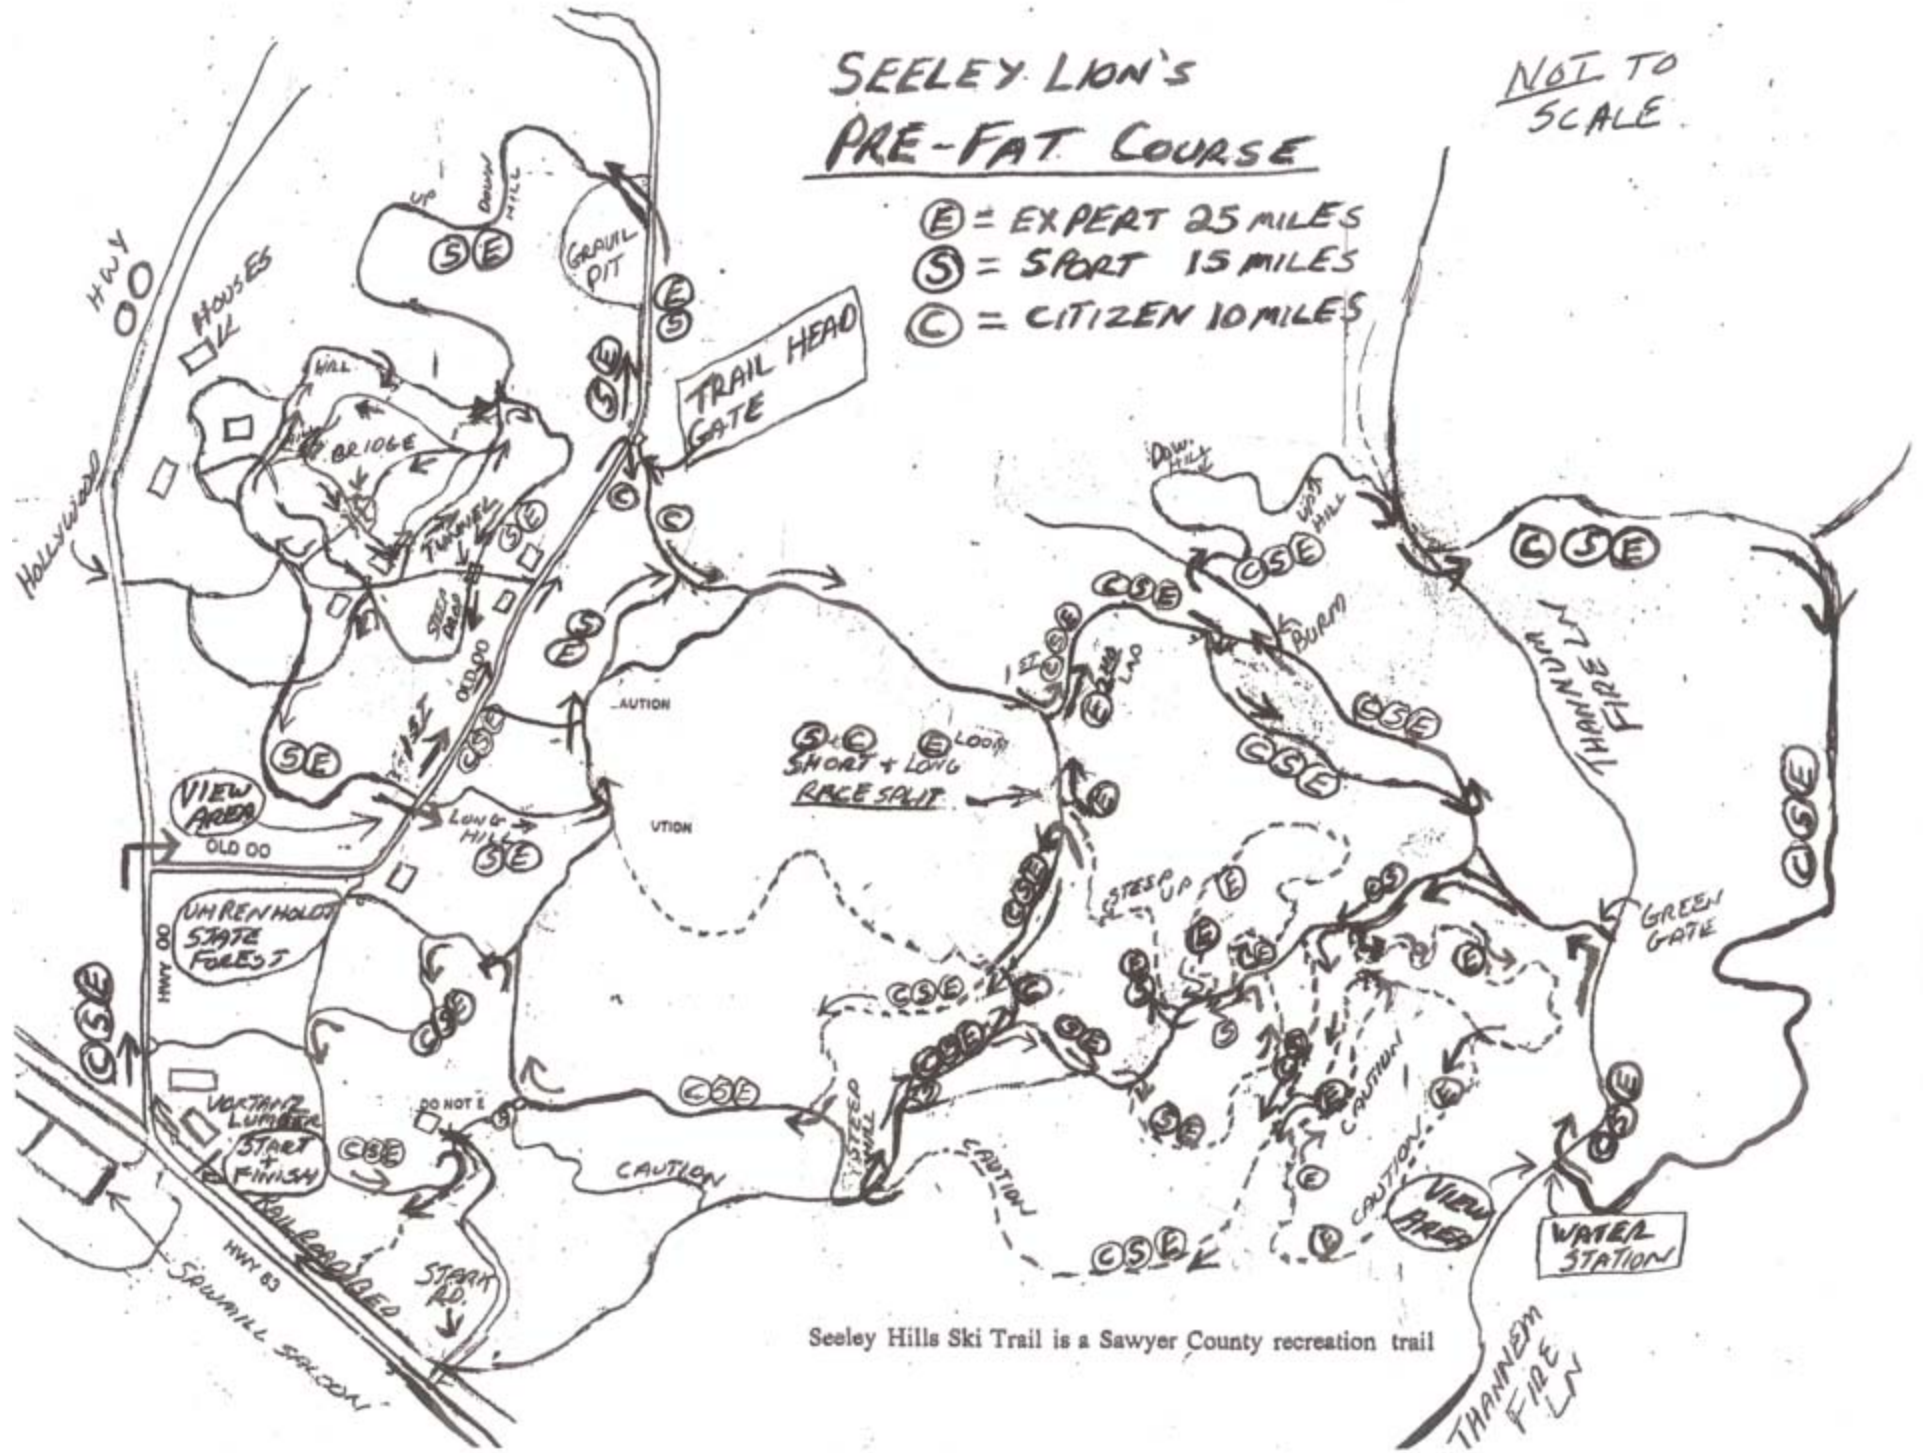

SEELEY LION'S PRE-FAT COURSE

NOT TO
SCALE

- (E) = EXPERT 25 MILES
- (S) = SPORT 15 MILES
- (C) = CITIZEN 10 MILES

Seeley Hills Ski Trail is a Sawyer County recreation trail